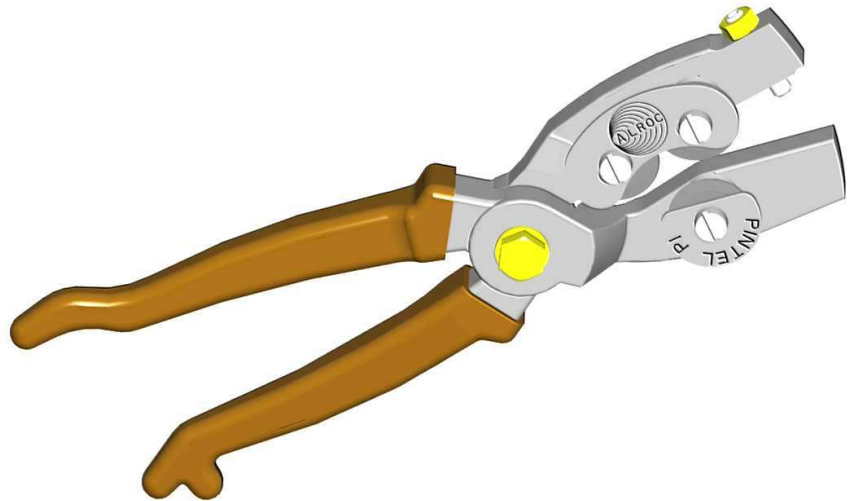

ALROC - MV - Insulation PINTEL4PI/465

ISO 9001

BUREAU VERITAS
Certification

P
4
P
I

ALROC

Z.I de la
fonderie
72160 Tuffé
France

Phone :
33. (0)2.43.71.11.80
Fax :
33.(0)2.43.71.16.51
Web : www.alroc.fr
E-mail:
commercial@alroc.fr
info@alroc.fr

FUNCTIONS

PINTEL4 PI/465 tool allows to perform a circular cutting on the phases of insulated with impregnated paper (CPI) HTA cables in order to remove the paper

CHARACTERISTICS

- ☞ Impregnated paper cutting.
- ☞ HTA cables insulated with impregnated paper (CPI) with sections from 95², 150² and 240mm²

L : 259 mm   Poids : 380g
ℓ : 61 mm
H : 55 mm