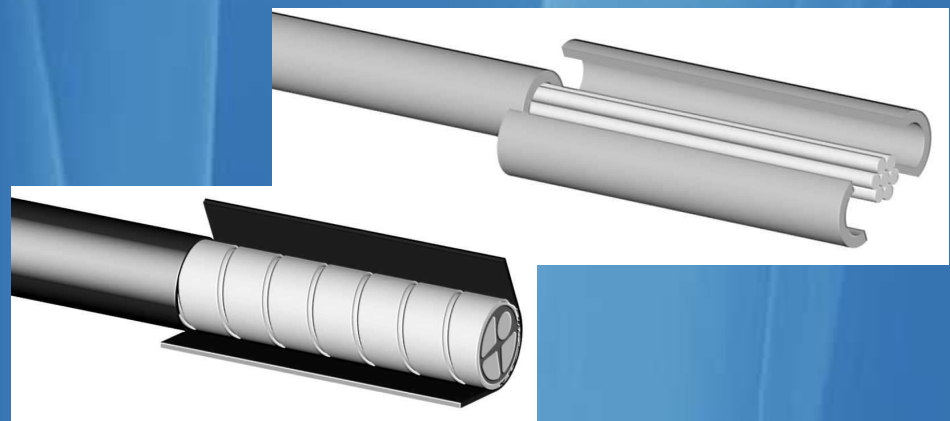

ALROC - LV - Twisted aerial PG BT/

ISO 9001

BUREAU VERITAS
Certification

P
G
B
T

ALROC

Z.I de la
fonderie
72160 Tuffé
France

Phone :
33.(0)2.43.71.11.80
Fax :
33.(0)2.43.71.16.51
Web : www.alroc.fr
E-mail :
commercial@alroc.fr
info@alroc.fr

FUNCTIONS

The PG BT (black handles) pliers allow to perform a longitudinal and circular cutting to remove cable outer sheath.

CHARACTERISTICS

- ☞ Sheath removal
- ☞ Speed, lightness

PG
CHOICE

Sheath diameter

Réf :

Weight

8 mm - 21 mm

PG1 BT

430 g

21 mm - 35 mm

PG2 BT

500 g

26 mm - 52 mm

PG3 BT

600 g